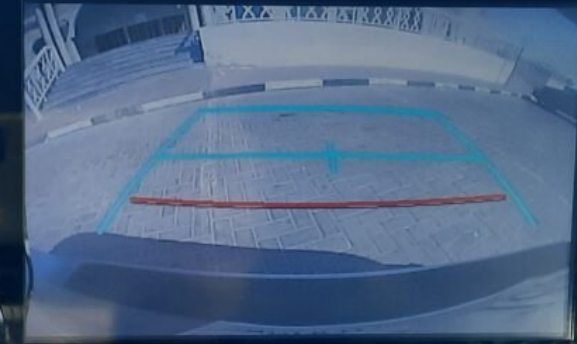

||

>

SEEK

TRACK

<

☎

TUNE

SCROLL

Apple CarPlay

FRONT

REAR

MODE