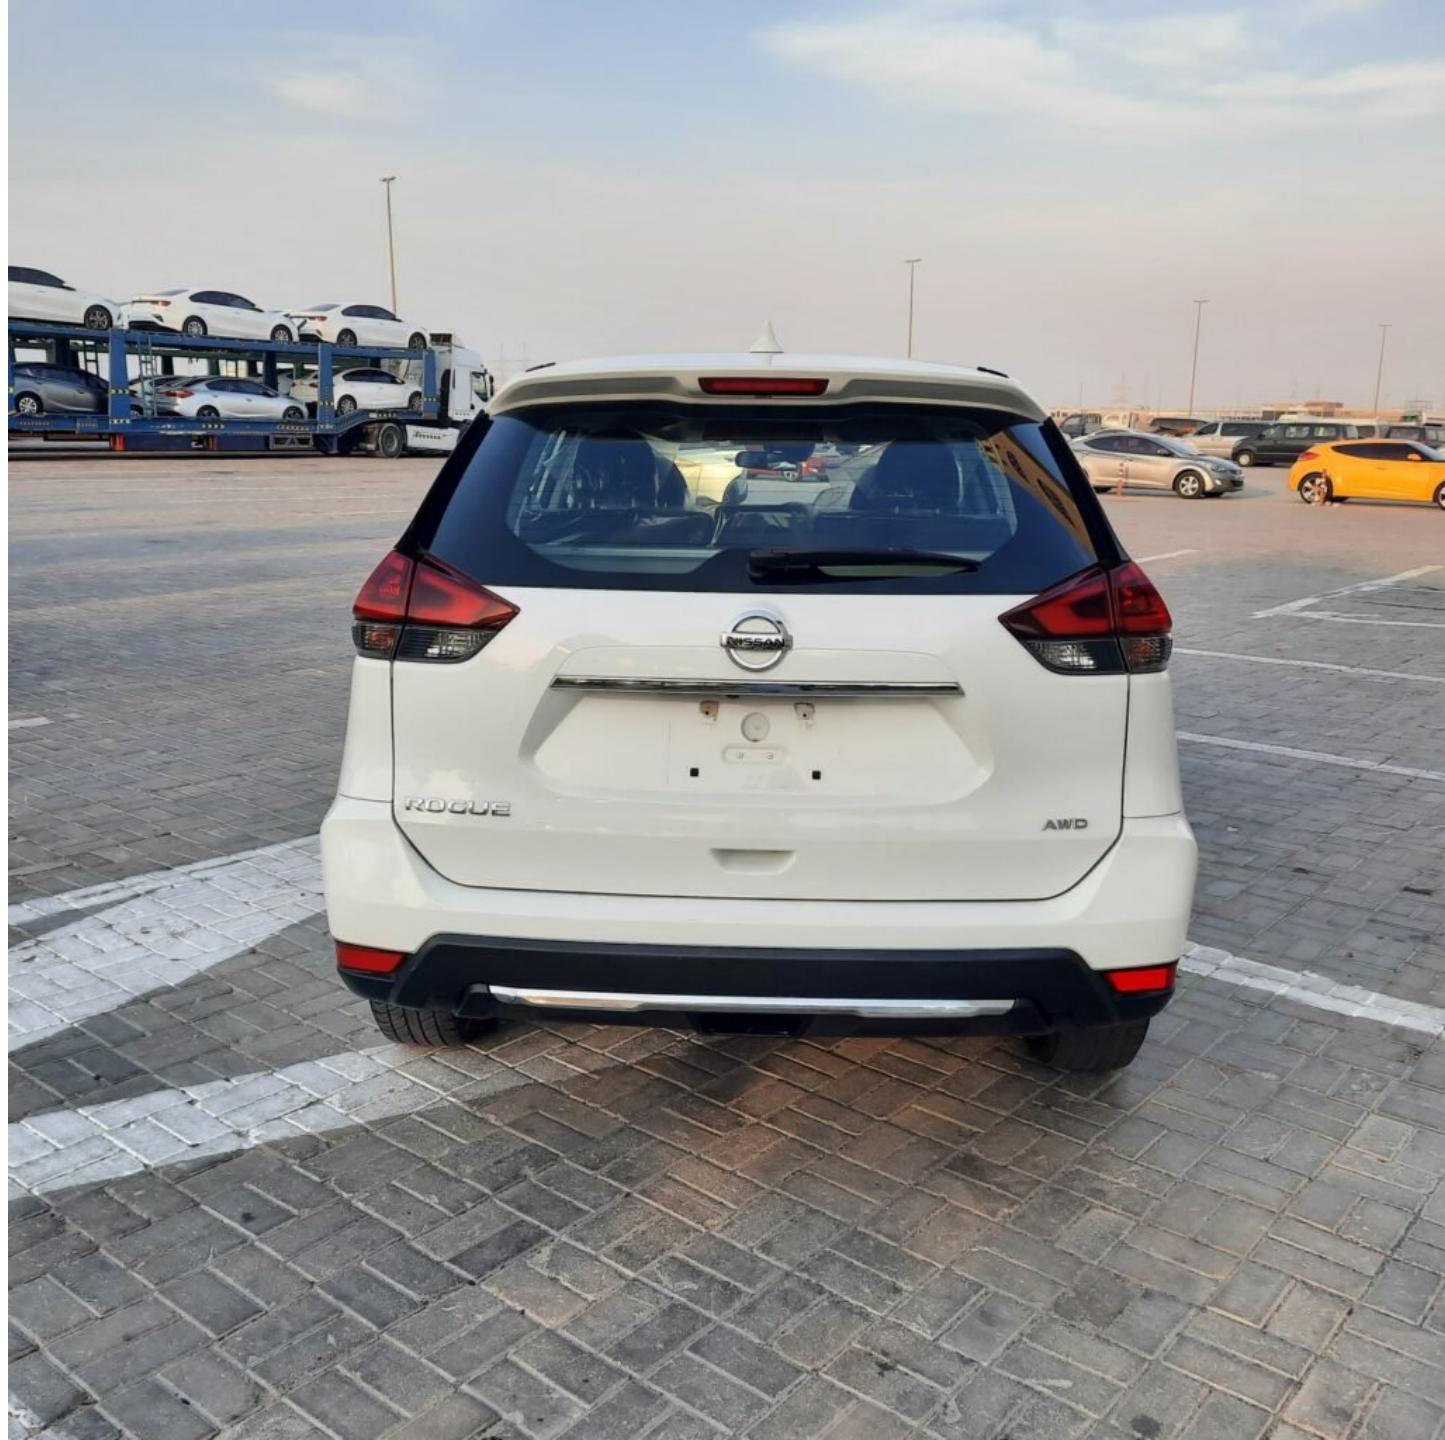

2020 NISSAN ROGUE

8:46 PM 80°F

Average Speed 1

13
MPH

Reset

P

164 95755 miles