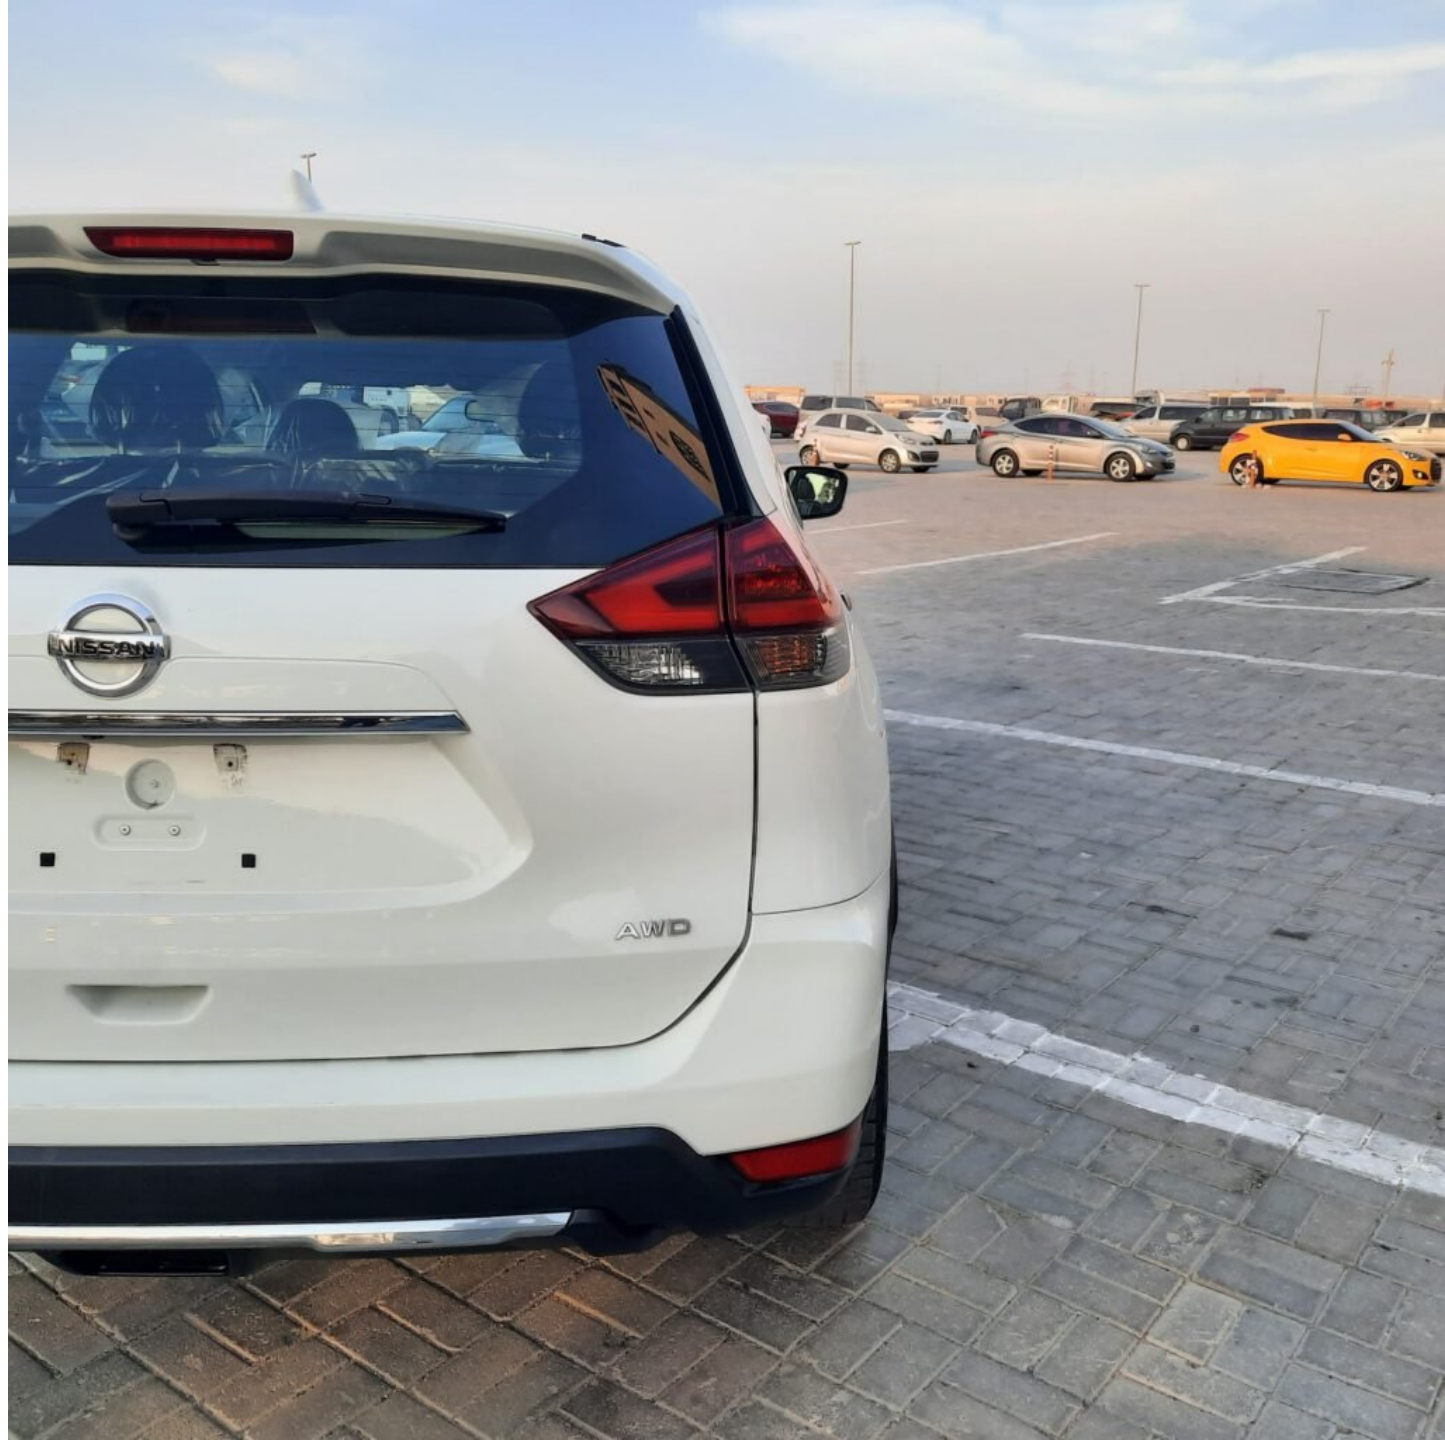

2020 NISSAN ROGUE

8:46 PM 80°F

Average Speed 1

13
MPH

Reset

P

164 95755 miles