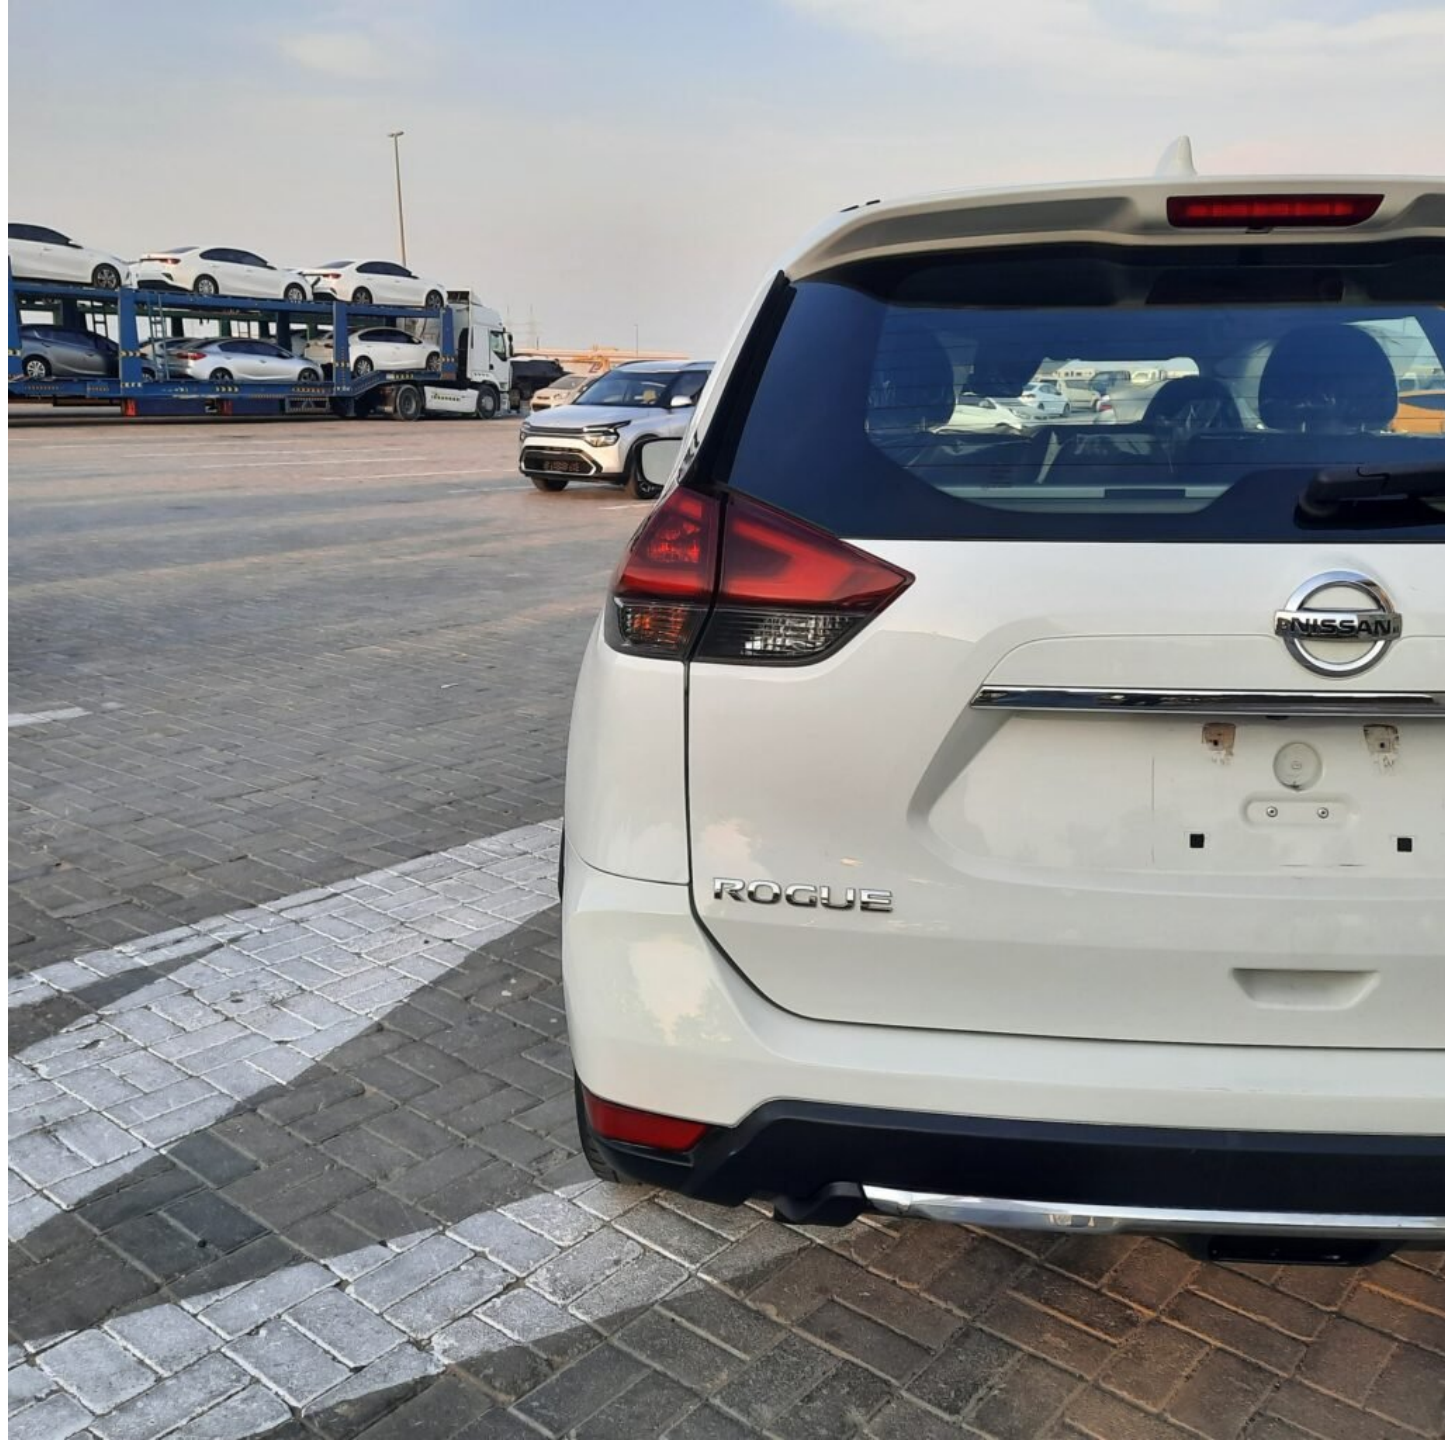

2020 NISSAN ROGUE

8:46 PM 80°F

Average Speed 1

13
MPH

Reset

P

164 95755 miles