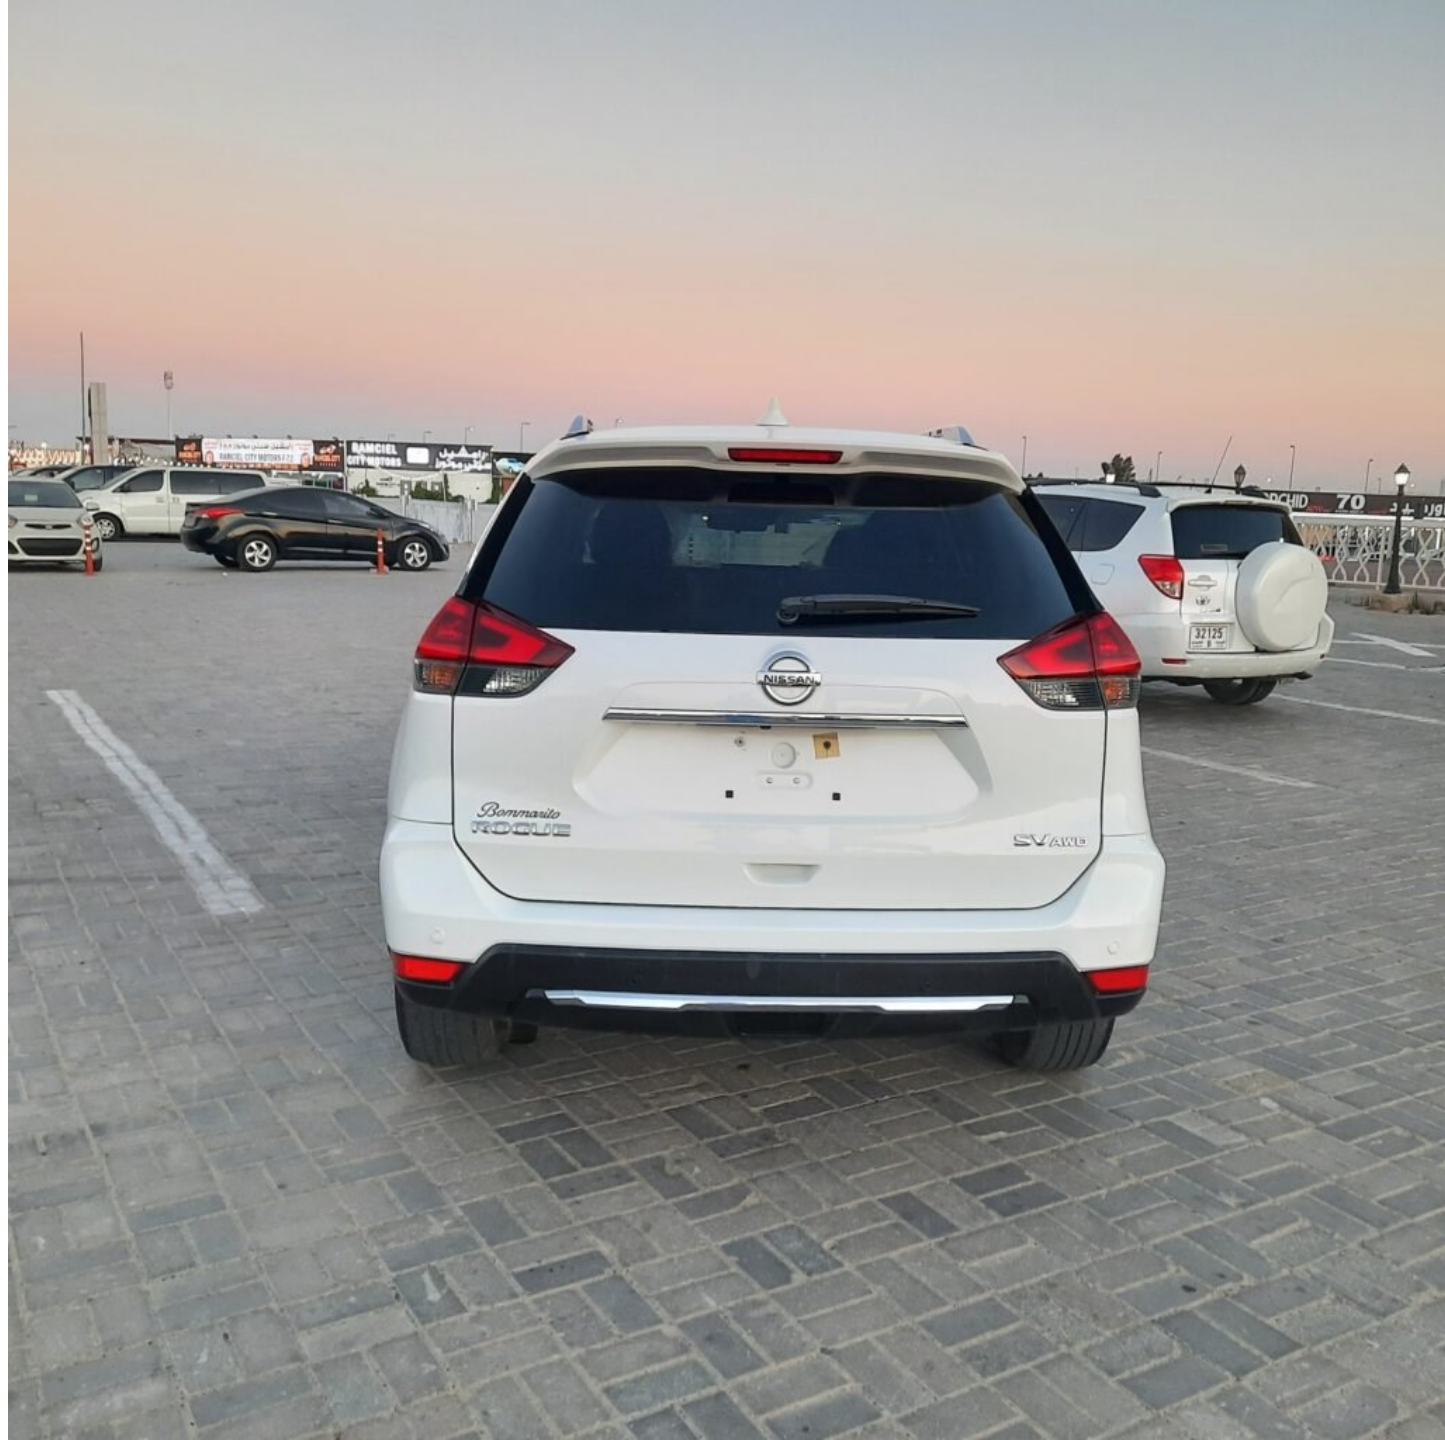

# **2020 NISSAN ROGUE**

2:03 AM 65°F

Average Speed 1

2  
MPH

Reset

P

90  
62132 miles

RPMx1000