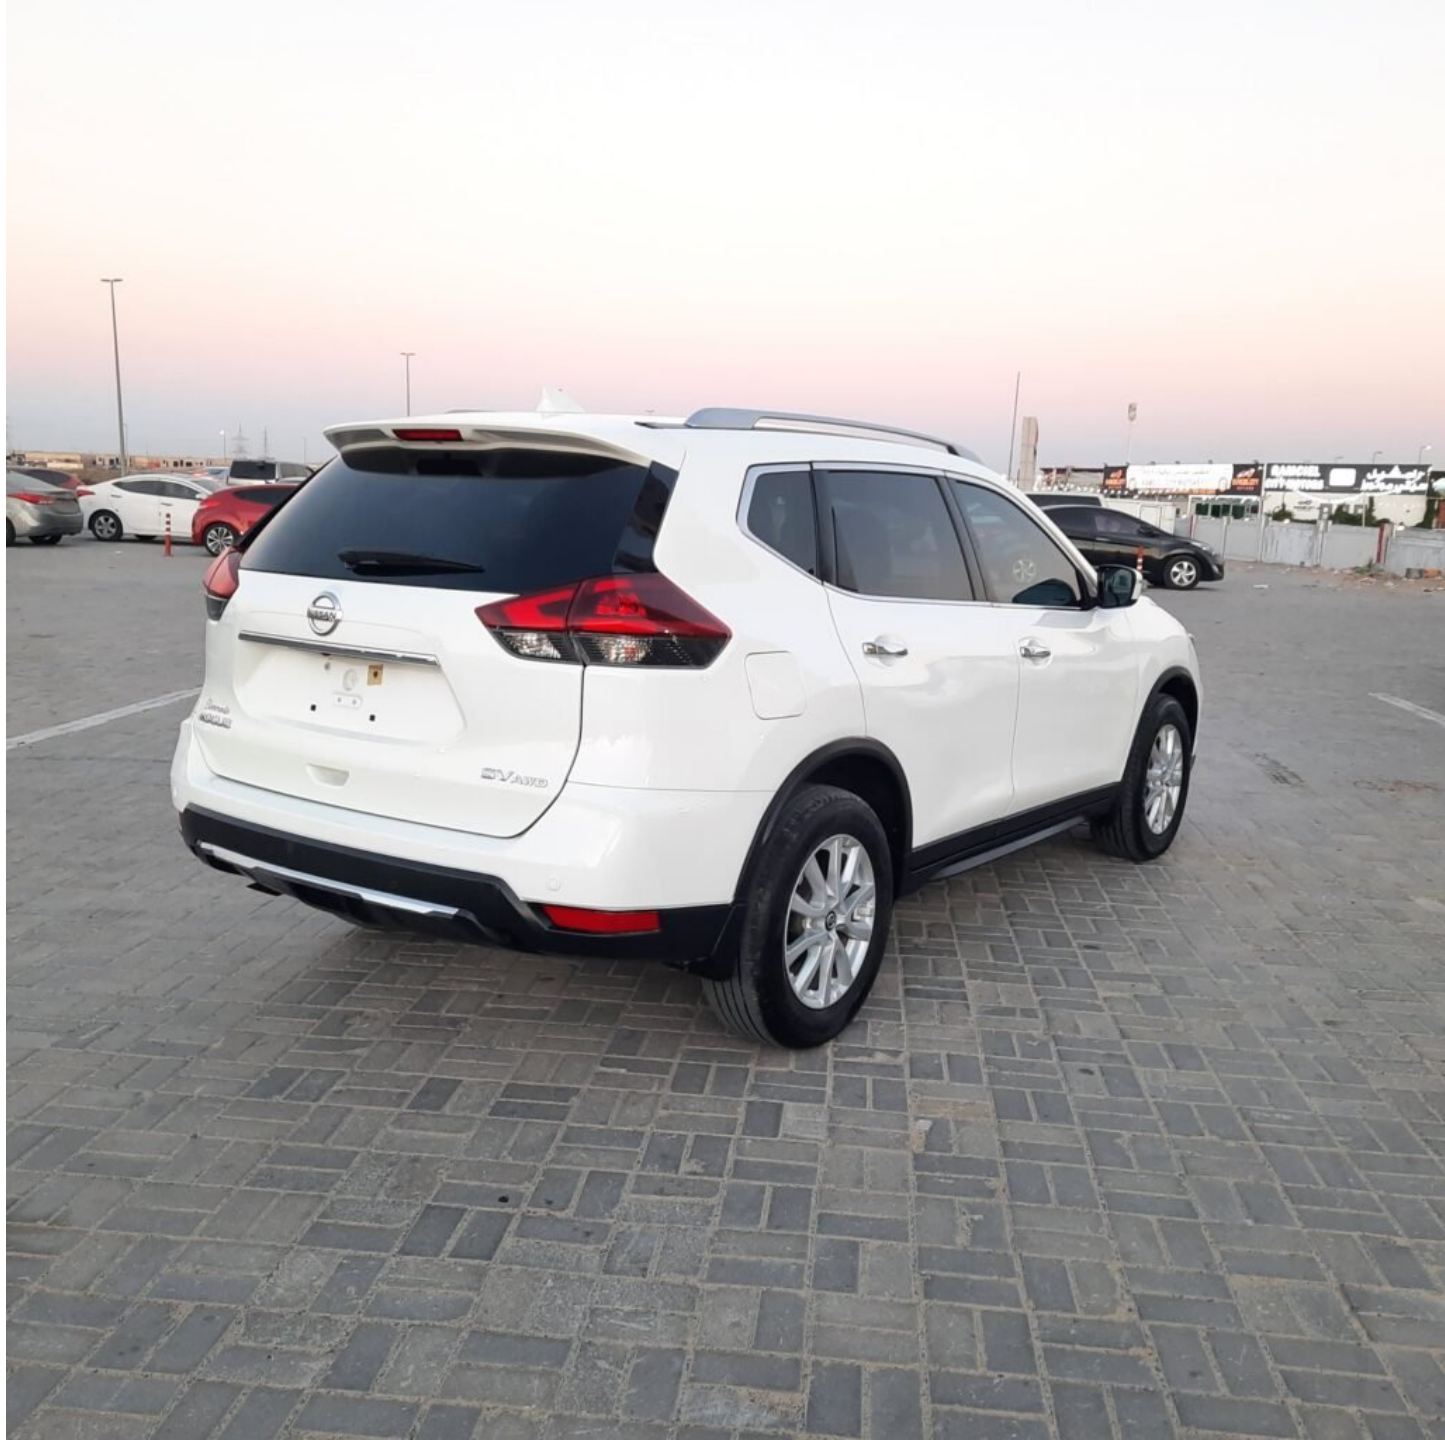

# **2020 NISSAN ROGUE**

2:03 AM 65°F

Average Speed 1

2  
MPH

Reset

P

90  
62132 miles

RPMx1000