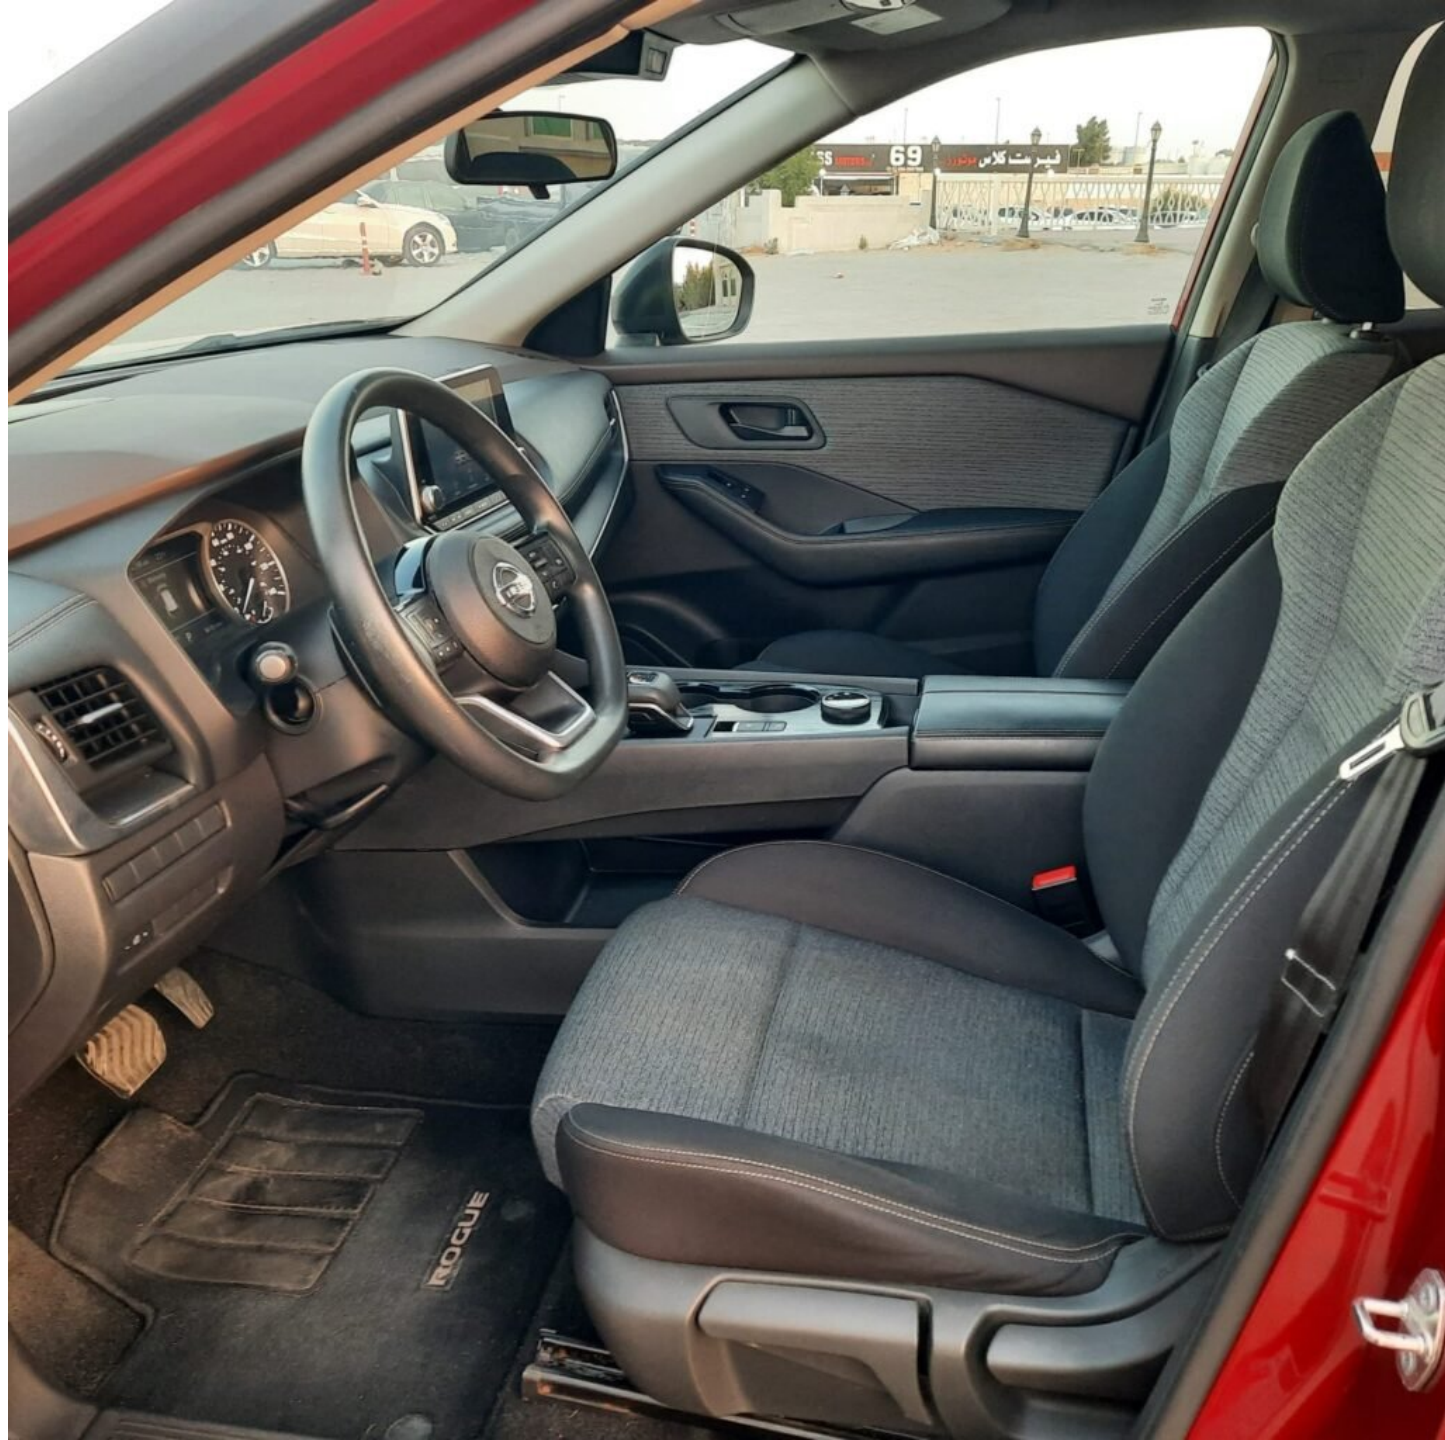

# **2021 NISSAN ROGUE**

ABS PARK BRAKE

12:59 AM 24°C

Fuel Economy  
Manual Reset1

Average 7.1 MPG

Press to Change, Hold to RESET

AUTO **D** 43 miles

41132 miles