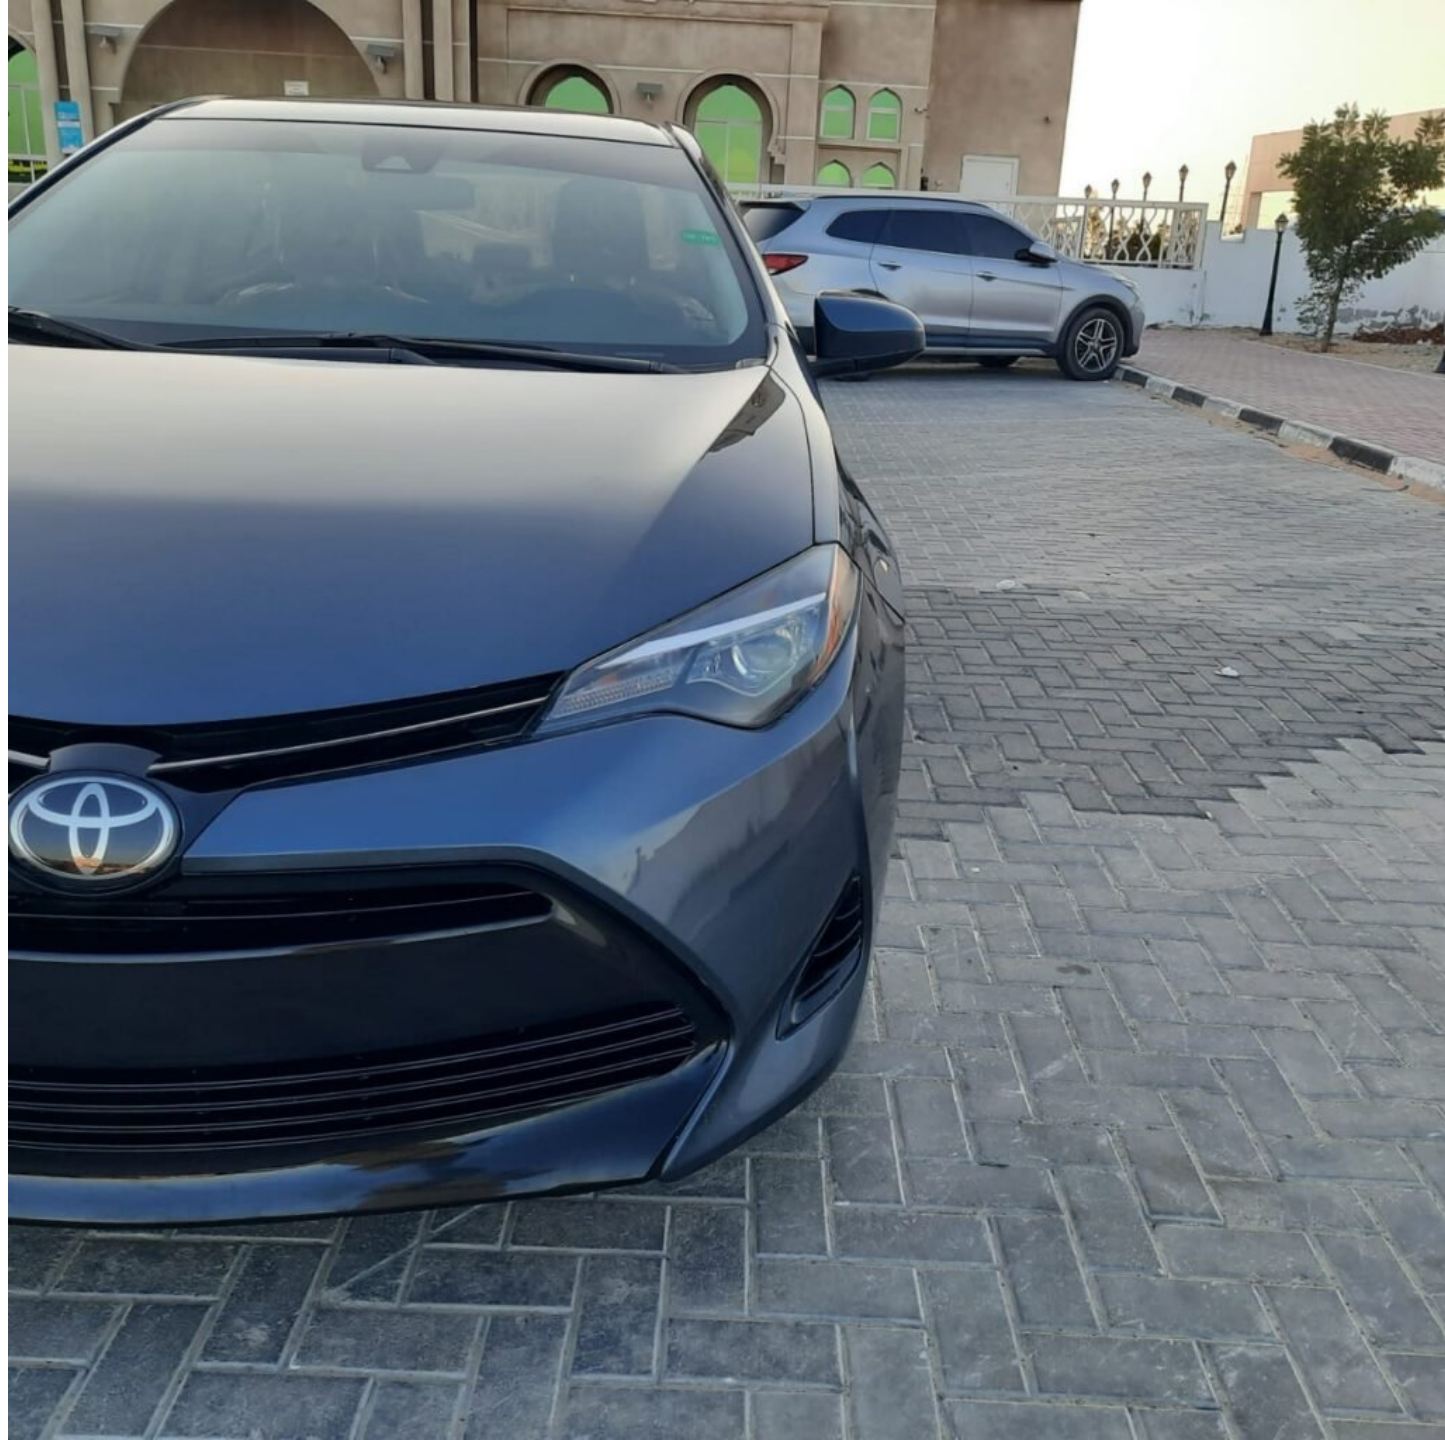

2019 TOYOTA COROLLA

AVERAGE

8.6 MPG

CURRENT

0 20 40 60

P

OUTSIDE

85°F