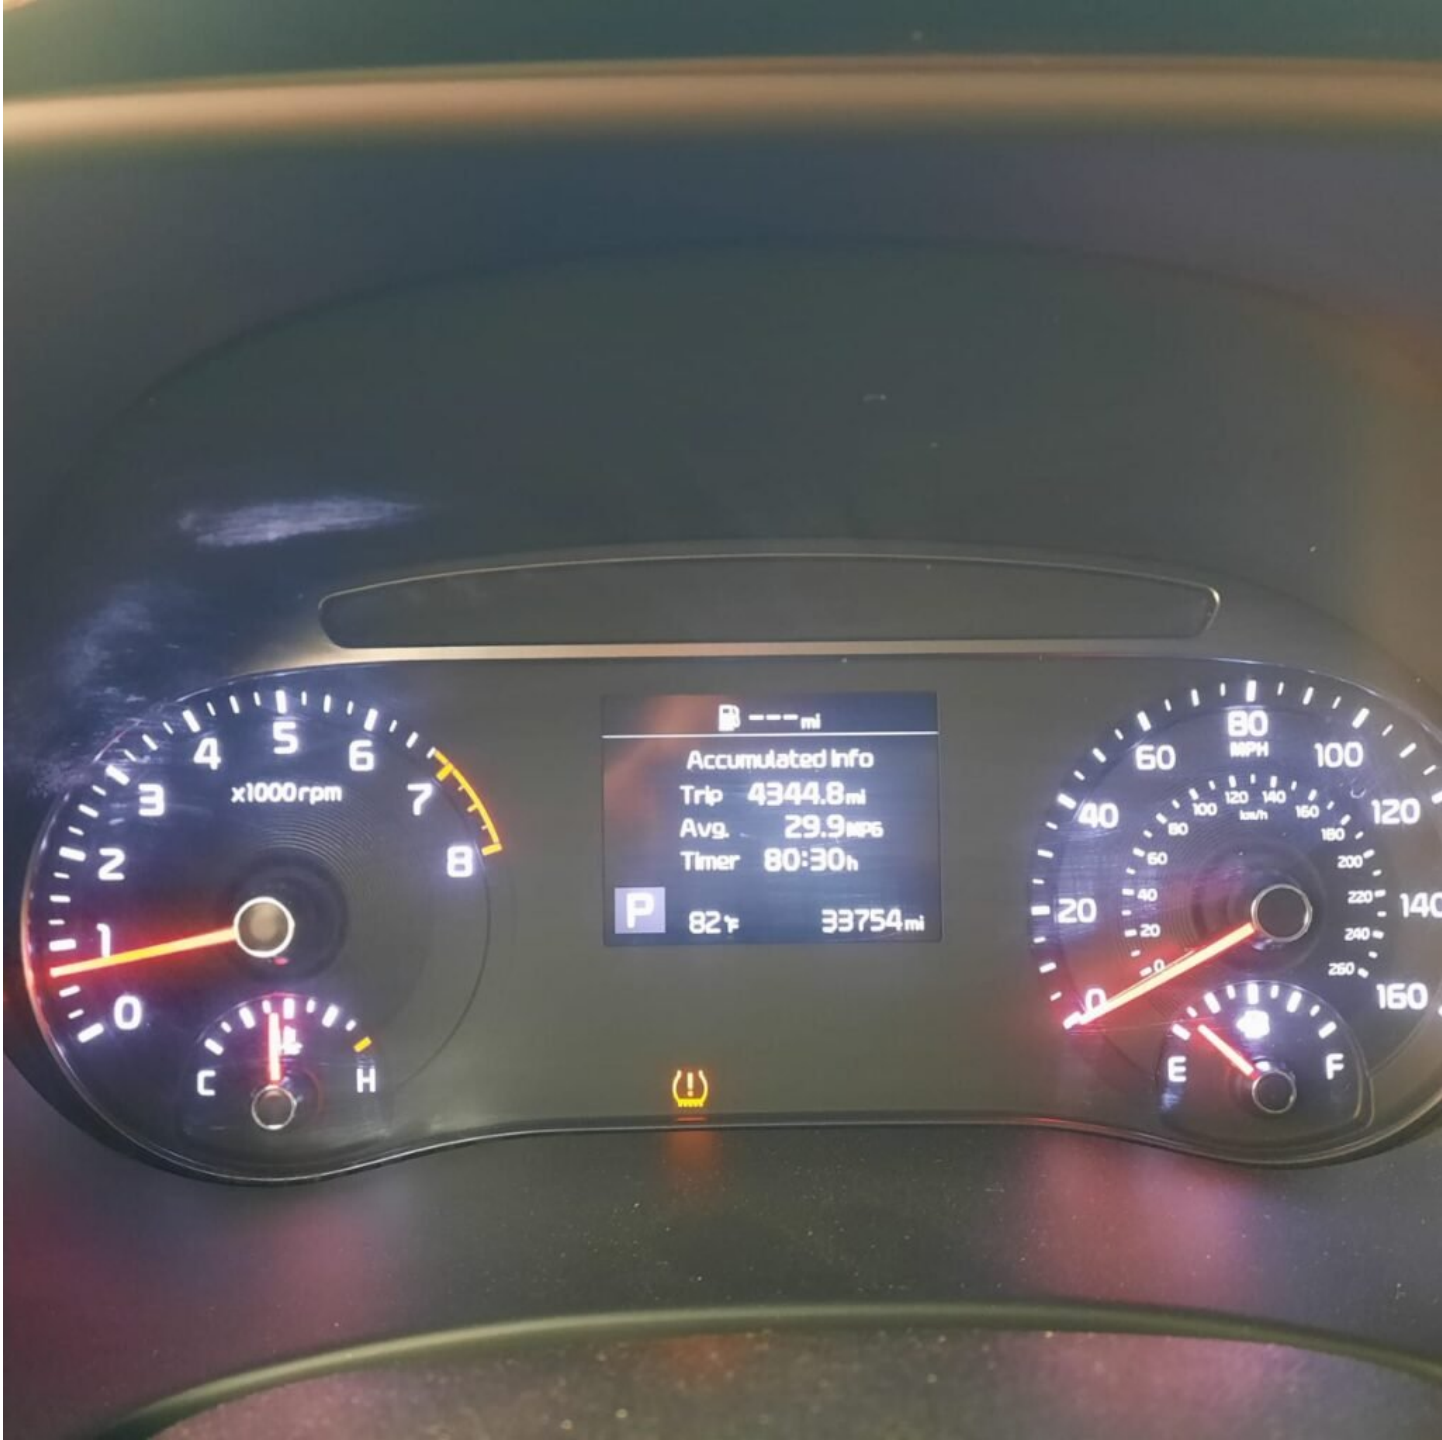

2020 KIA SOUL

---mi

Accumulated Info

Trip 4344.8mi

Avg. 29.9MPG

Timer 80:30h

P

82°F